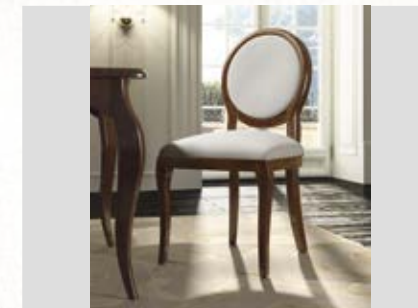

Art. UN106 PAG 13-14-19